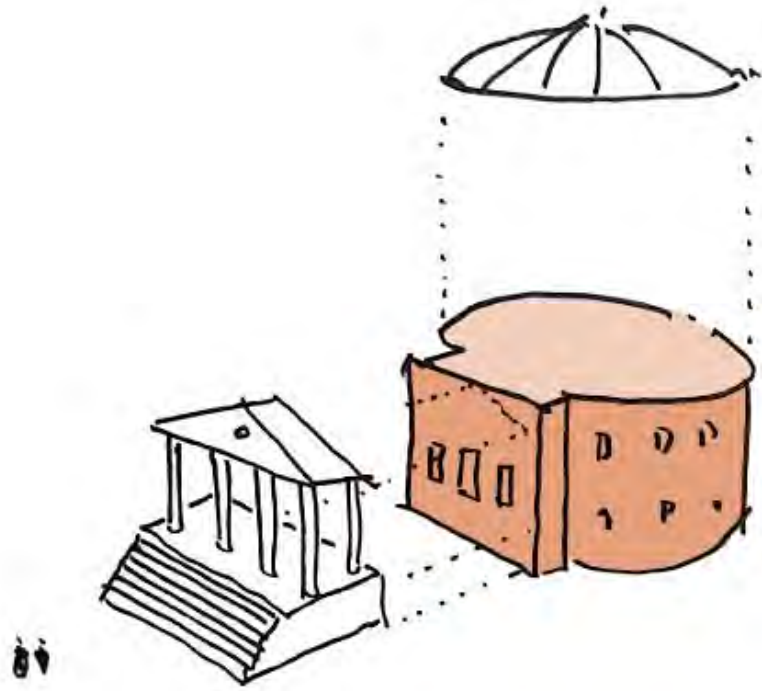

An aerial photograph of the University of Virginia campus at dusk. The sky is a mix of orange, yellow, and grey, with the sun low on the horizon. In the foreground, the Rotunda, a large red brick building with a white dome and classical columns, is illuminated from within. To its left, a long, white porticoed walkway stretches across the frame. In the background, other campus buildings are visible, some with lights on, and a construction crane stands against the sky. The overall scene is a mix of historic architecture and modern development.

Rotunda  
1826

Karsh Institute  
2026

How do we design for  
the next 200 years?

- Politics
- Technology
- Culture

2226

**Initial Design Process**

Red brick revealed behind a layer of white columns

Reading the Lawn

Rotunda

Institute of Democracy

White Portico & Warm Drum

**Rotunda**

**Institute of Democracy**

Karsh Institute of Democracy Looking West

Internal Organization

**Auditorium Interior**

**Auditorium Drum**

**Facade Columns**

**Warm Wood Auditorium**

Karsh Institute of Democracy Looking West

**Institute of Democracy Lobby**

**Rotunda Stair and Dome Room**

**Lobby and Spiral Stair**

**Institute of Democracy Pre-Function Space**