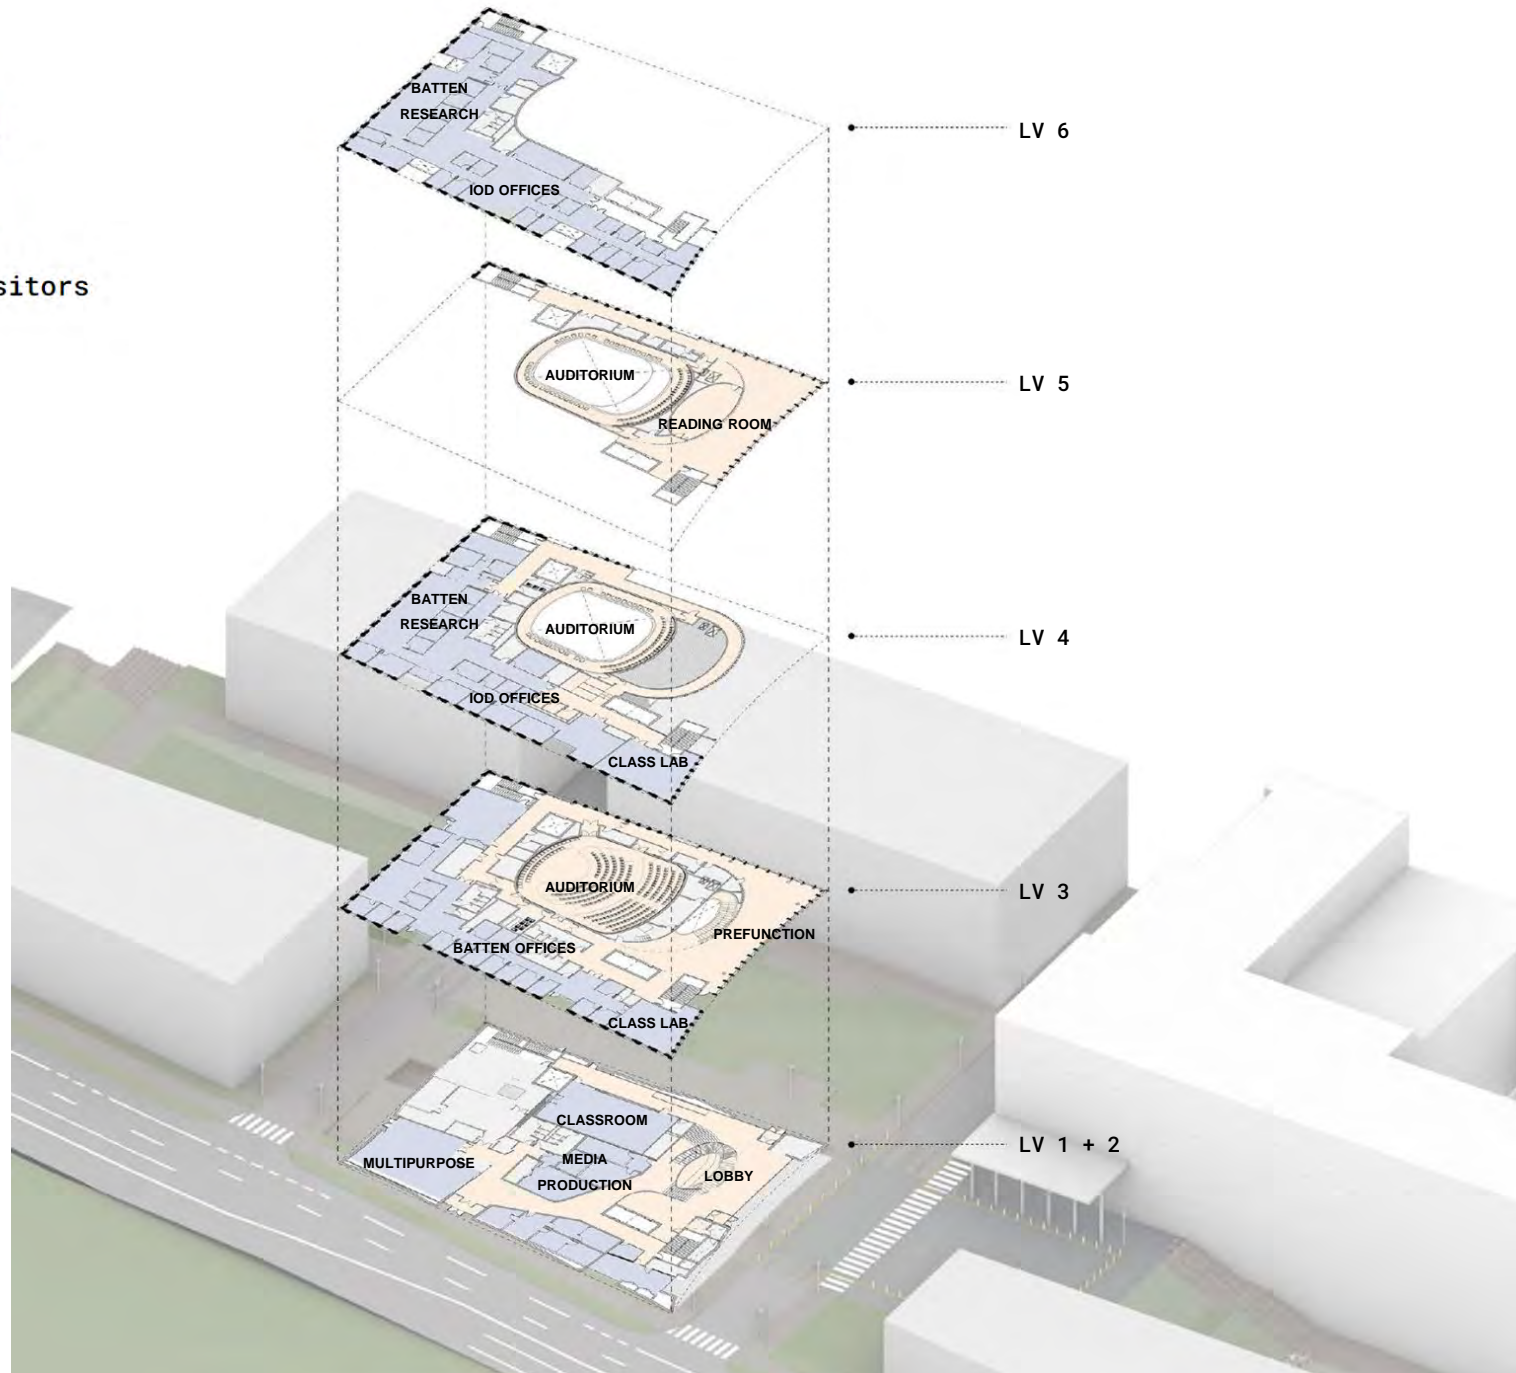

An aerial photograph of the University of Virginia campus at dusk. The sky is a mix of orange, yellow, and grey, with the sun low on the horizon. In the foreground, the Rotunda, a large red brick building with a white dome and classical columns, is illuminated from within. To its left, a long, white porticoed walkway stretches across the frame. In the background, other campus buildings are visible, some with lights on, and a construction crane stands against the sky. The overall scene is a mix of historic architecture and modern development.

Rotunda

Institute of Democracy

White Portico & Warm Drum

**Rotunda**

**Institute of Democracy**

Karsh Institute of Democracy Looking West

Internal Organization

**Auditorium Interior**

**Auditorium Drum**

**Facade Columns**

**Warm Wood Auditorium**

Karsh Institute of Democracy Looking West

**Institute of Democracy Lobby**

**Rotunda Stair and Dome Room**

**Lobby and Spiral Stair**

**Institute of Democracy Pre-Function Space**

**Rotunda Portico**

**Warm Wood Auditorium**

Auditorium Interior – Screen Lowered

Auditorium Interior – Screen Raised

Karsh Institute of Democracy Looking Southwest

Karsh Institute of Democracy Looking Northwest