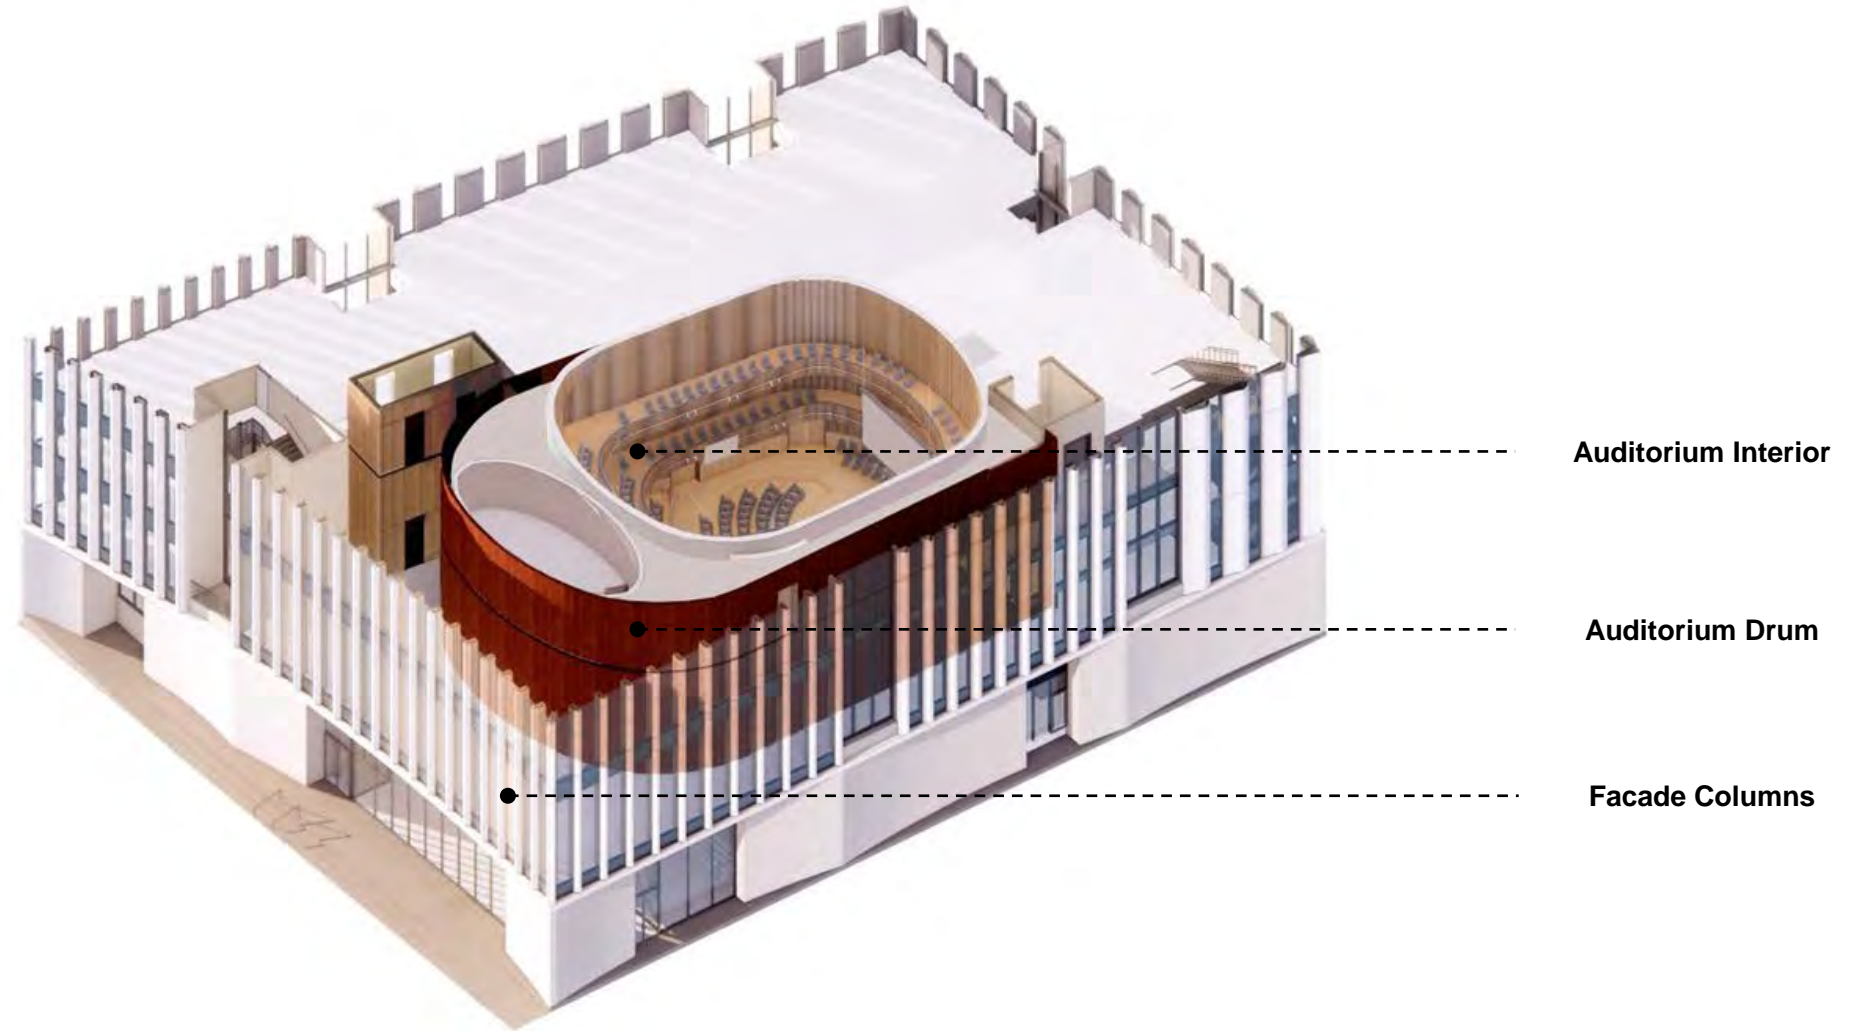

An aerial photograph of the University of Virginia campus at dusk. The sky is a mix of orange, yellow, and grey, with the sun low on the horizon. In the foreground, the Rotunda, a large red brick building with a white dome and classical columns, is illuminated from within. To its left, a long, white porticoed walkway stretches across the frame. In the background, other campus buildings are visible, some with lights on, and a construction crane stands against the sky. The overall scene is a mix of historic architecture and modern development.

Rotunda

Institute of Democracy

White Portico & Warm Drum

**Rotunda**

**Institute of Democracy**

Karsh Institute of Democracy Looking West

Internal Organization

**Auditorium Interior**

**Auditorium Drum**

**Facade Columns**

**Warm Wood Auditorium**

Karsh Institute of Democracy Looking West

**Institute of Democracy Lobby**

**Rotunda Stair and Dome Room**

**Lobby and Spiral Stair**

**Institute of Democracy Pre-Function Space**

**Rotunda Portico**

**Warm Wood Auditorium**

Auditorium Interior – Screen Lowered

Auditorium Interior – Screen Raised

Karsh Institute of Democracy Looking Southwest

Karsh Institute of Democracy Looking Northwest